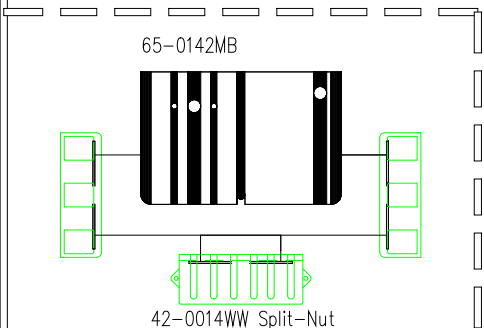

3 FOOT 15 AMP POWER CORD

90 DEGREES  
AMBER Indicator Light

TEE  
HEATER  
1.0kW @ 120V

26-0043M

PRESSURE  
SWITCH  
34-0148A

**HYDRO-QUIP**  
CORONA, CA (909) 273-7575

Manufacture Notes:

Approved By:

Dwg. No.  
**BT-12AA-D**

Drawn  
BH

Rev  
2

Date  
03.07.02

Diagram  
No. **1272-C**

Wire Color Code

B - Black	G - Green
Br - Brown	Bl - Blue
R - Red	V - Violet
O - Orange	W - White
Y - Yellow	Gr - Gray