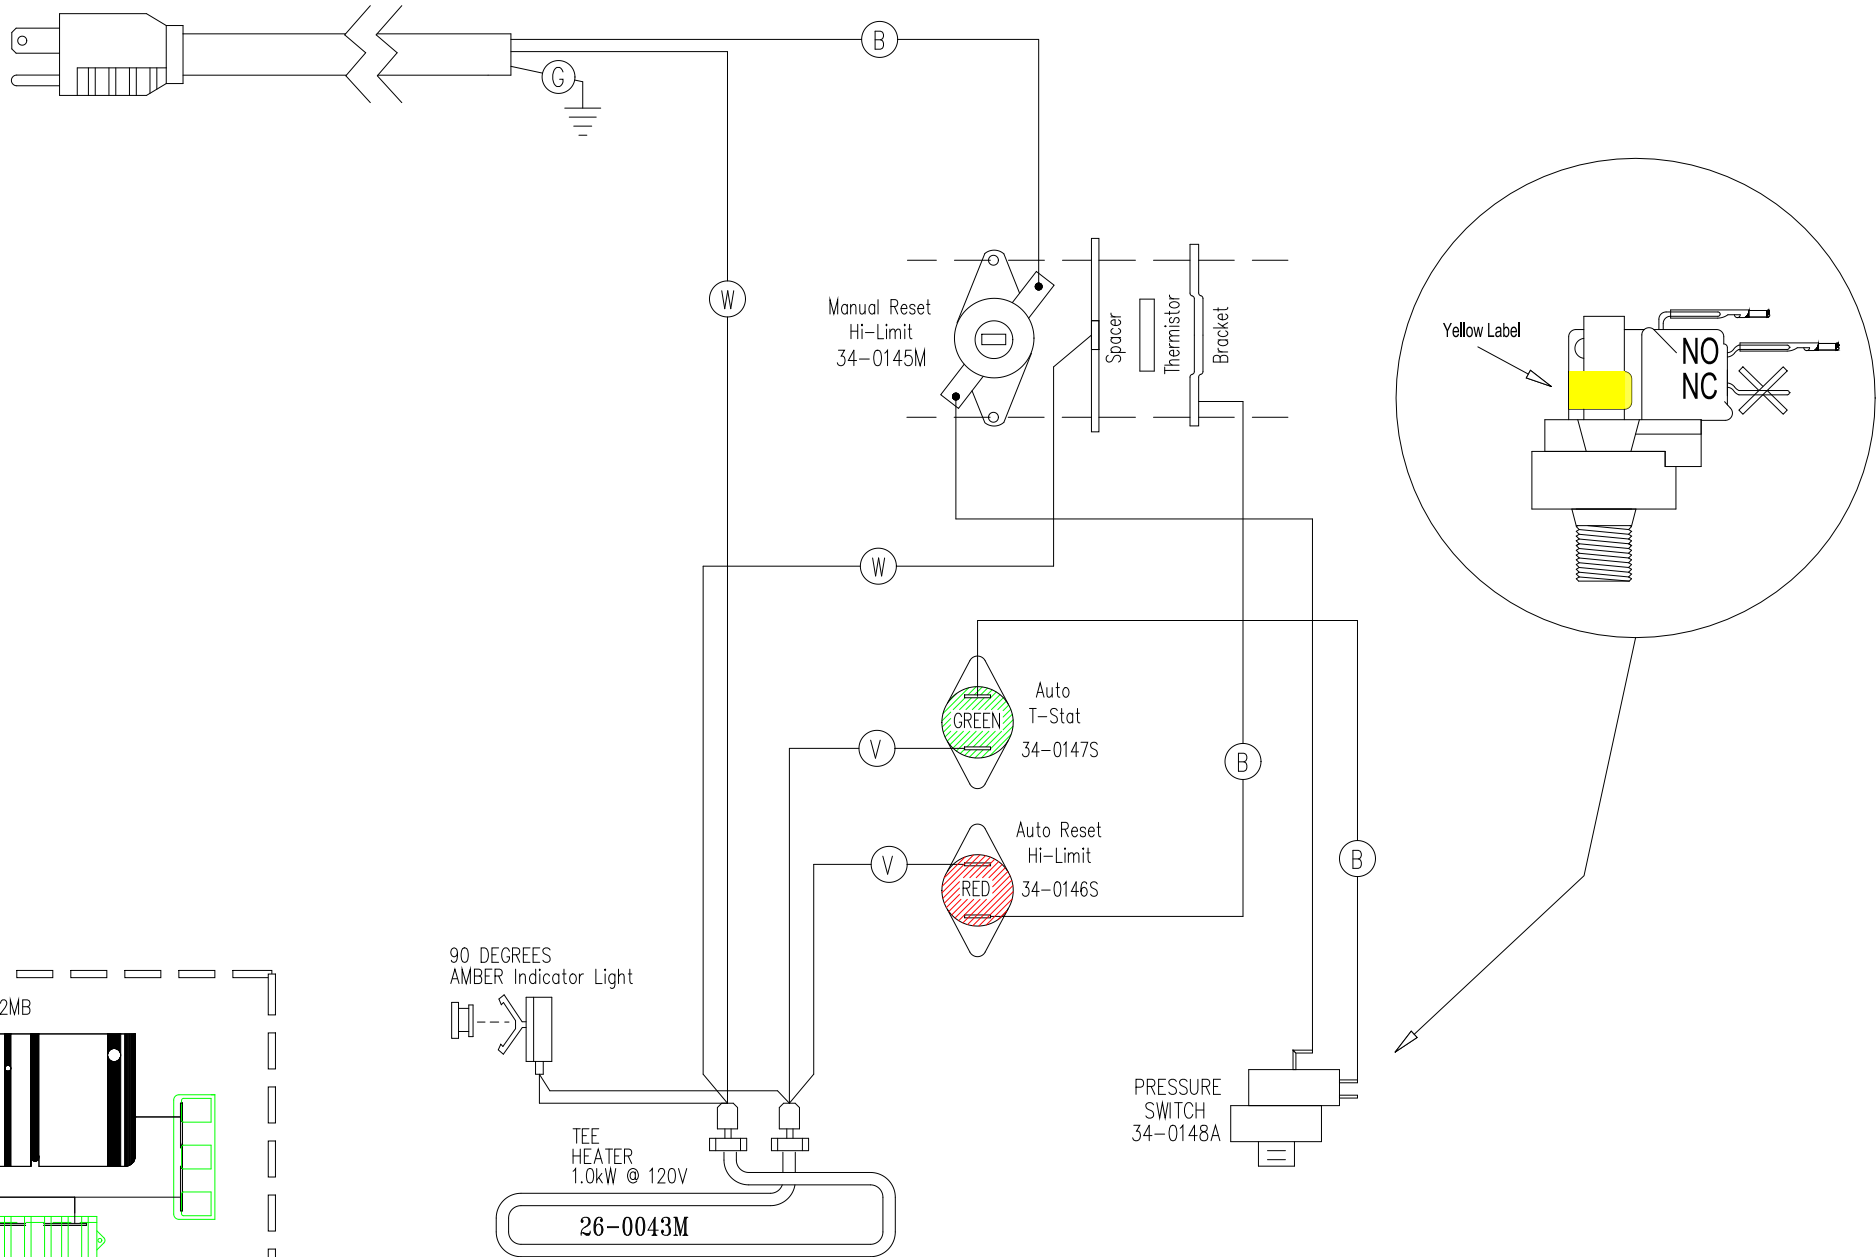

3 FOOT 15 AMP POWER CORD

90 DEGREES  
AMBER Indicator Light

TEE  
HEATER  
1.0kW @ 120V

26-0043M

PRESSURE  
SWITCH  
34-0148A

**HYDRO-QUIP**  
CORONA, CA (909) 273-7575

Manufacture Notes:

Approved By:

Dwg. No.  
**BT-12AA-D**

Drawn  
BH

Rev  
2

Date  
03.07.02

Diagram  
No. **1272-C**

Wire Color Code

B - Black	G - Green
Br - Brown	Bl - Blue
R - Red	V - Violet
O - Orange	W - White
Y - Yellow	Gr - Gray